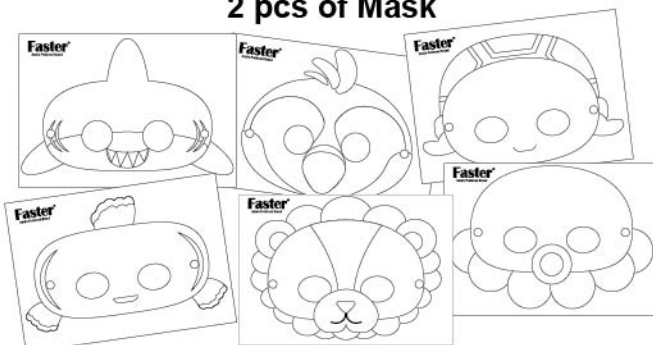

## 18 FABULOUS COLOURING

SETA

PENCIL CAP PROTECTION

EXTEND WITH PENCIL CAP

230MM (H) X 320MM (L) X 25MM (W)

- 1 set of Magic Pen
- 1 pc of Sharpener

- 1 pc of Eraser
- 2 pcs of Mask

- 1 pc of Grafico Pencil
- 2 pcs Rubber Band

1 pc of Eraser

1 pc of Grafico Pencil

1 pc of Sharpener

2 pcs Rubber Band

1 set of Magic Pen

2 pcs of Mask

ASSORTED DESIGNS

>>CP-F-5018-SETA