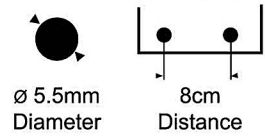

PAPER PUNCH P-F-2508 480

Available in 4 color

BOX OF 1 PC

Lock / Unlock

x 14 70gsm paper

>>P-F-2508

- 1 PC / BOX
- 60 PCS / MED BOX
- 180 PCS / CARTON

CTN M ³	L x W x H (mm)
	410 x 350 x 290

P-F-2508 (1PC)	P-F-2508 (60PCS)
9 557546 951866	9 557546 951873

PAPER PUNCH P-F-2518

600

Perforating capacity / Up to **22** sheets

4 colours available:

BOX OF 1 PC

Lock / Unlock

>>P-F-2518

- 1 PC / BOX
- 30 PCS / INNER CARTON
- 90 PCS / CARTON

CTN M ³	L x W x H (mm)
	680 x 355 x 290

P-F-2518 (1PC)	P-F-2518 (30PCS)
9 557546 951897	9 557546 951903
P-F-2518 (90PCS)	
9 557546 951910	