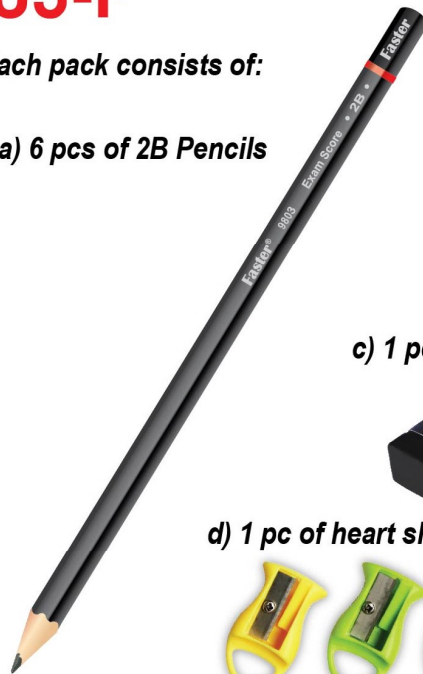

### BCP-WP9802-F

Each pack consists of:

a) 6 pcs of 2B Pencils

b) 2 pcs of Pencil Cap

c) 1 pc of Eraser

d) 1 pc of fisharp sharpener

e) 1 pc of ruler

>>BCP-WP9802-F

- 1 SET / PACK
- 30 PACKS / BOX
- 600 PACKS / CARTON

CTN M<sup>3</sup> | L x W x H (mm)  
630 x 485 x 690

BCP-WP9802-F (1 pack)

### BCP-WP9803-F

Each pack consists of:

a) 6 pcs of 2B Pencils

b) 2 pcs of Pencil Cap

c) 1 pc of Eraser

d) 1 pc of heart shape sharpener

e) 1 pc of ruler

>>BCP-WP9803-F

- 1 SET / PACK
- 30 PACKS / BOX
- 600 PACKS / CARTON

CTN M<sup>3</sup> | L x W x H (mm)  
630 x 485 x 690

BCP-WP9803-F (1 pack)