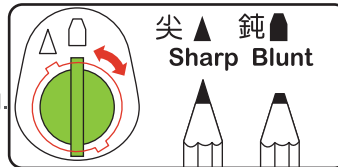

# 蟲蟲樂園 削筆器

ADJUSTABLE 可調尖鈍

Open the lid to empty the shavings

可掀式透明側蓋 方便於清除筆屑。

蟲鳴聲讓學習削鉛筆更有樂趣!

Have fun with the chirping sharpener!

- 專利棘輪式刨刀
- **Ratchet mechanism** Faster and effortless sharpening.
- Sharp and durable blade.
- Big translucent canister for shavings.
- **Two-stage adjustable sharpness.**

尖 ▲ 鈍 ▼  
Sharp Blunt

調尖鈍功能

For Standard Pencil

Available in 2 types of packing:-

0122D-SDI

OPP BAG OF 1 PC

BOX OF 12 PCS

>>0122D-SDI