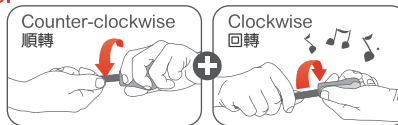

# 蟲蟲樂園 削筆器

ADJUSTABLE 可調尖鈍

Open the lid to empty the shavings

可掀式透明側蓋 方便於清除筆屑。

蟲鳴聲讓學習削鉛筆更有樂趣!

Have fun with the chirping sharpener!

- 專利棘輪式刨刀
- **Ratchet mechanism** Faster and effortless sharpening.
- Sharp and durable blade.
- Big translucent canister for shavings.
- **Two-stage adjustable sharpness.**

尖 ▲ 鈍 ▼  
Sharp Blunt

調尖鈍功能

For Standard Pencil

Available in 2 types of packing:-

0122D-SDI

OPP BAG OF 1 PC

BOX OF 12 PCS

>>0122D-SDI