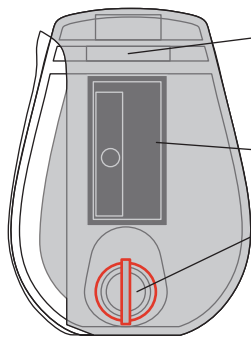

# 蟲蟲樂園 削筆器

ADJUSTABLE 可調尖鈍

Open the lid to empty the shavings

可掀式透明側蓋 方便於清除筆屑。

蟲鳴聲讓學習削鉛筆更有樂趣!

Have fun with the chirping sharpener!

- 專利棘輪式刨刀
- **Ratchet mechanism** Faster and effortless sharpening.
- Sharp and durable blade.
- Big translucent canister for shavings.
- **Two-stage adjustable sharpness.**

尖 ▲ 鈍 ▼  
Sharp Blunt

調尖鈍功能

For Standard Pencil

Available in 2 types of packing:-

0122D-SDI

OPP BAG OF 1 PC

BOX OF 12 PCS

>>0122D-SDI